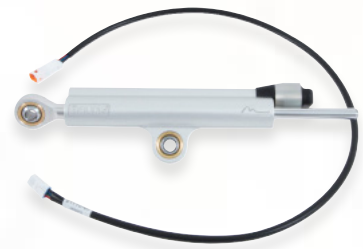

- Damping Level Adjuster • Return To Centre Adjuster • Damper body and mounting kit ordered separately

STEERING DAMPER

An essential ingredient in a complete performance package, the Öhlins telescoping steering dampers are still the ones to beat. Thanks to the superior pressurized design and extremely tight manufacturing tolerances, the damper delivers supreme performance and agility, and with the wide adjustment range it is easy to find that perfectly weighted steering feel and feedback.

- Unique design • Fluid under pressure to avoid free play • Adjustable in 16 clicks • Six lengths/strokes • Can be mounted outside the fork leg or across the frame behind the triple clamp • Kits complete with mounting brackets available for certain bike models • Universal parts for race bikes available

YAMAHA R1M EC STEERING DAMPER

The Öhlins Smart EC aftermarket steering damper for the Yamaha YZF-R1M, suitable for use on the road and racetrack.

The Smart EC damper plugs into the bike's existing Suspension Control Unit (SCU) to make ultra-fast changes in damping, based on parameters that include speed and acceleration. The well-proven qualities of the Öhlins steering damper are complemented by the bespoke Smart EC algorithms, which alter damping settings in real time, to suit the current riding conditions.