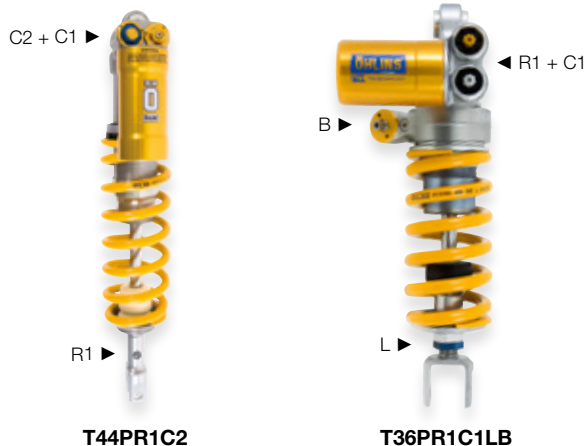

SHOCK ABSORBER TYPE

S, T
Single or twin tube design.

30, 36, 39, 44, 46 and 50mm
Piston diameter

E
Emulsion type of shock absorber.

D
Monotube high pressure gas type of shock absorber with internal reservoir in the main body.